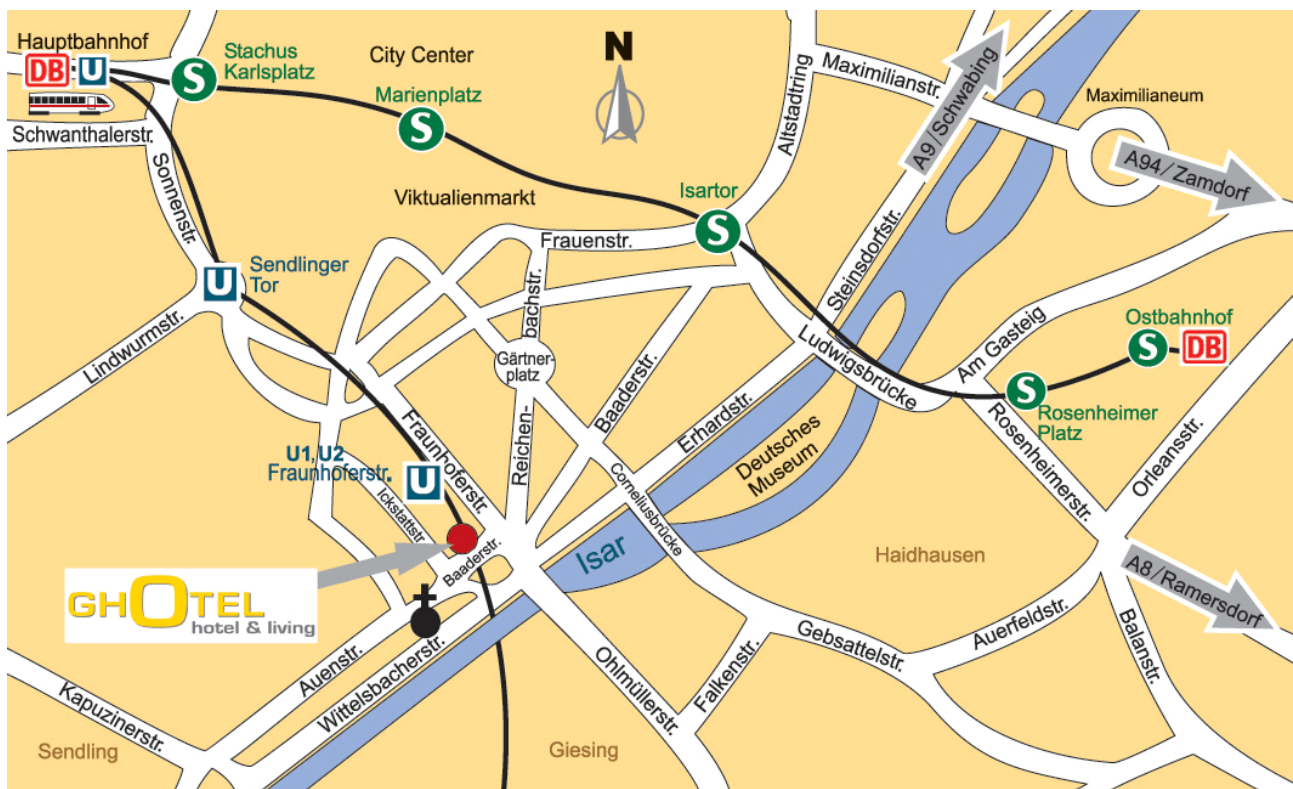

**Travel by means of public transportation from Munich Main Station:**

From the main station in Munich, take the subway line U2 in the direction of Messestadt or U1 in the direction of Mangfallplatz. Get off at Fraunhoferstraße, leave the subway in your direction of travel and take the exit Baaderstraße.

**Travel by car from the North by A9 motorway / Airport:**

Take the motorway to the end, stay on the "Mittlerer Ring" and then follow the signs to "Am Tucherpark". You will then be on Ifflandstraße. Please continue straight ahead towards the city centre. After appr. 3 km, turn right onto Fraunhoferstraße and then left onto Baaderstraße at the first opportunity.

**Travel by car from the South by the A9 motorway:**

Follow the motorway to the end at München-Ramersdorf and stay on Rosenheimer Straße, which will lead you straight into the city centre. After you crossed the Isar River, take Zweibrückenstraße towards the Isartor and turn left onto Frauenstraße just before you reach it. Turn left again at the next opportunity onto Reichenbachstraße and follow it to the end. The extension of Reichenbachstraße across the intersection at Fraunhoferstraße is Baaderstraße.

**Travel by car from Munich Main Station:**

Leave the main station at Bayerstraße and turn left onto Paul-Heyse-Straße and left again onto Schwanthaler Straße. Continue to Sonnenstraße, turn right onto Sonnenstraße and follow the street until you reach the Sendlinger Tor. After you crossed the intersection, continue straight ahead onto Blumenstraße and turn right again onto Papa-Schmidt-Straße. At the next intersection, continue straight ahead onto Fraunhoferstraße, until you reach Baaderstraße on your right hand side. Turn right onto Baaderstraße and stop after appr. 20 m at the entry to the underground car parking of the hotel (Baaderstraße 88).